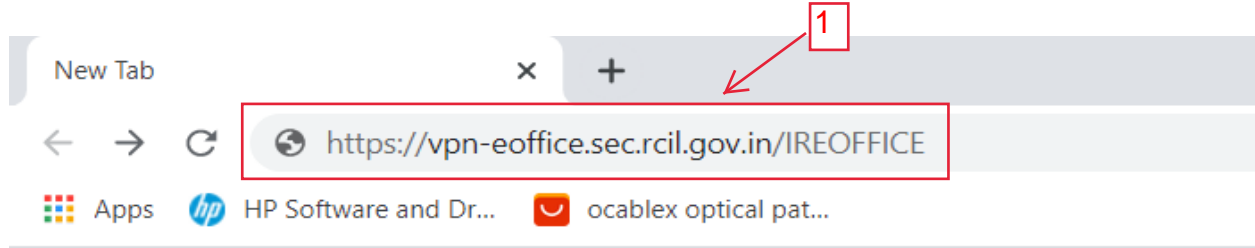

INDIAN RAILWAYS EOFFICE VPN SETUP GUIDE

ENTER THE BELLOW URL IN THE BROWSER.

URL: <https://vpn-eoffice.sec.rcil.gov.in/IREOFFICE/>

A screenshot of a login form titled 'Logon'. The form has two input fields: 'Username' with the value 'dmbza' and 'Password' with masked characters. Below the fields is a 'Logon' button. A red box containing the number '2' has a red arrow pointing to the Password field.