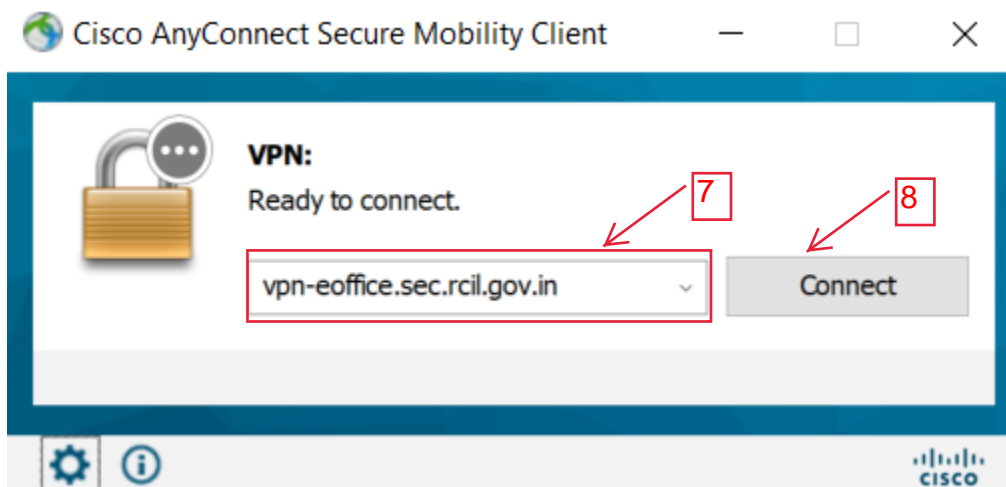

INDIAN RAILWAYS EOFFICE VPN SETUP GUIDE

ENTER THE BELLOW URL IN THE BROWSER.

URL: <https://vpn-eoffice.sec.rcil.gov.in/IREOFFICE/>

A screenshot of a login form titled 'Logon'. The form has two input fields: 'Username' with the value 'dmbza' and 'Password' with masked characters. Below the fields is a 'Logon' button. A red box containing the number '2' has a red arrow pointing to the Password field.

Download & Install

Click on the settings icon

remove the check box **“Block connections to untrusted servers”** close the window.

Enter the VPN server address in the address field.

Server: vpn-eoffice.sec.rcil.gov.in