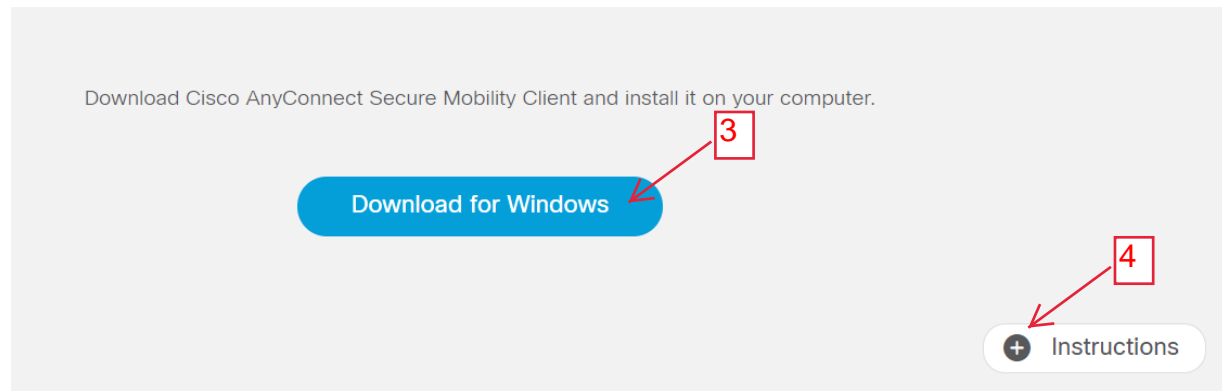

Download & Install