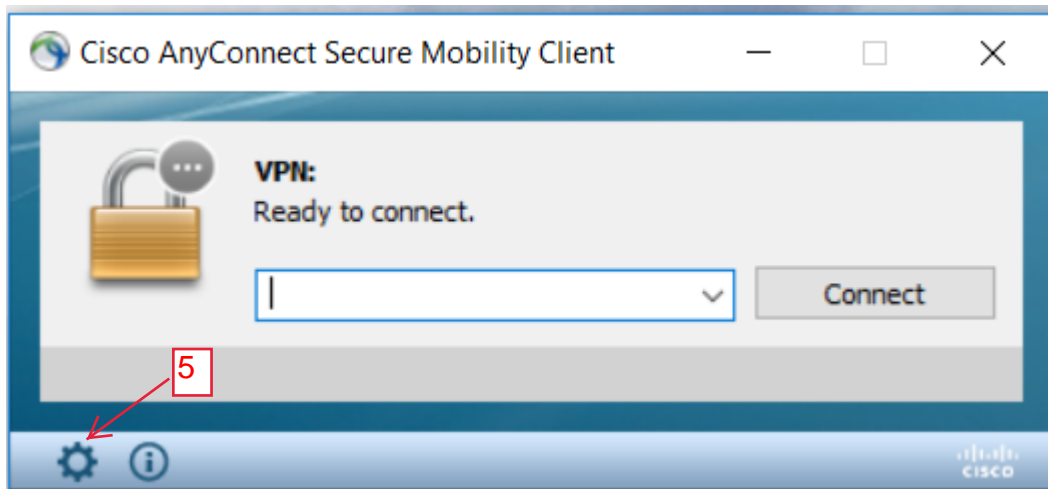

INDIAN RAILWAYS EOFFICE VPN SETUP GUIDE

ENTER THE BELLOW URL IN THE BROWSER.

URL: <https://vpn-eoffice.sec.rcil.gov.in/IREOFFICE/>

A screenshot of a login form titled 'Logon'. The form has two input fields: 'Username' with the value 'dmbza' and 'Password' with masked characters. Below the fields is a 'Logon' button. A red box containing the number '2' has a red arrow pointing to the Password field.

Download & Install

Click on the settings icon

remove the check box **“Block connections to untrusted servers”** close the window.

Enter the VPN server address in the address field.

Server: vpn-eoffice.sec.rcil.gov.in